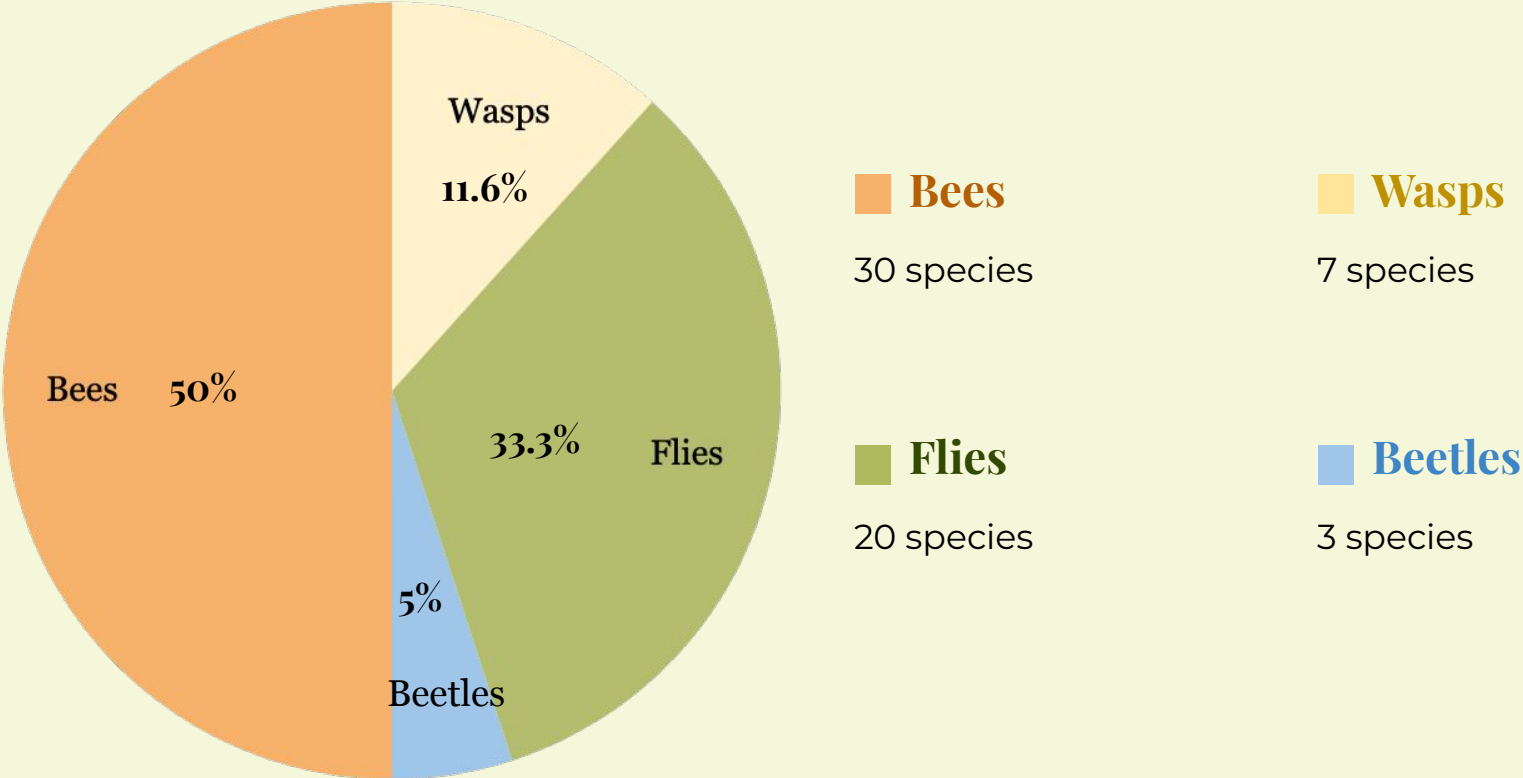

Pollinator Habitat Gardens Produce Diverse Native Pollinators that Visit Avocado Flowers in Greater Ventura

Gordon Frankie, UC Berkeley

Hedgerows gardens

Left: hedgerow garden planting in progress

Right: completed hedgerow pollinator habitat

Recognizing the value of weeds:

Mustard Weed

Ultragreen Sweet Bee

Ceratina

Hoverfly

Composition of Avocado Pollinators

Visit : www.helpabee.org

UC Berkeley Urban Bee Lab